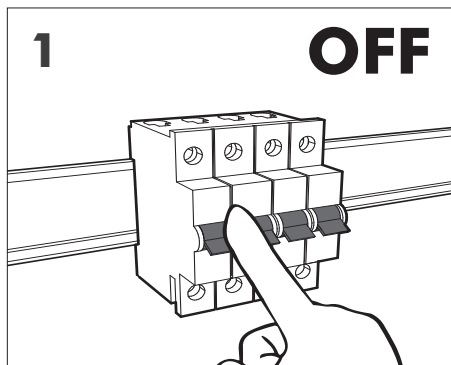

BuzziPleat Light

2 PERS.