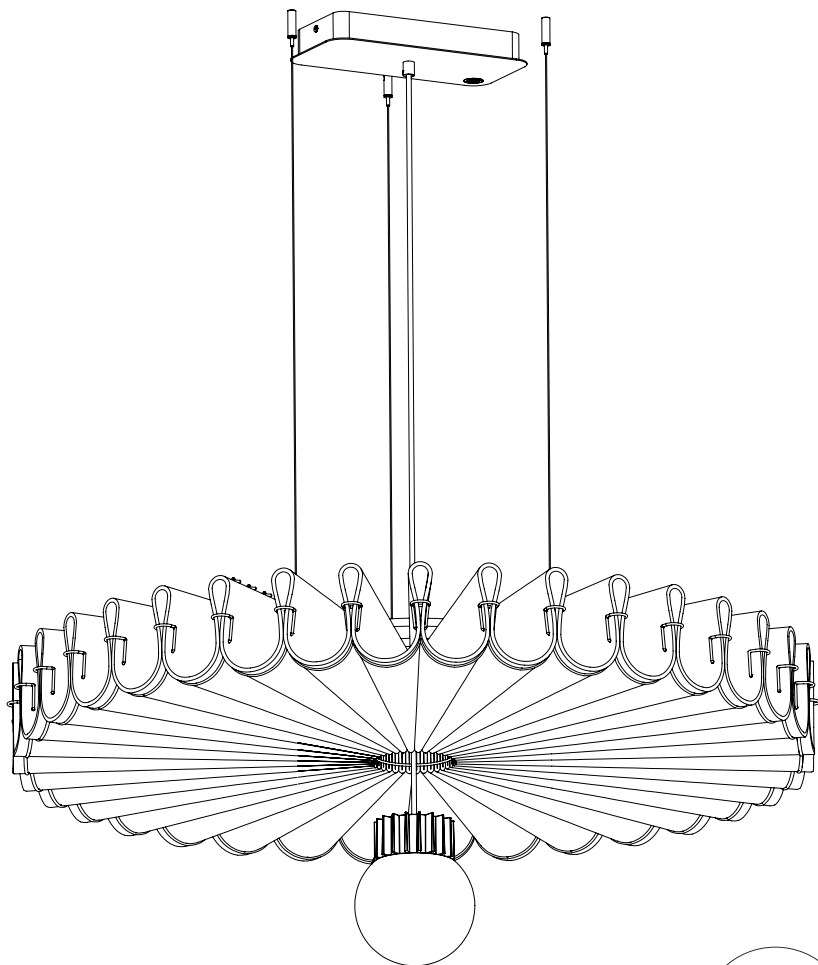

BuzziPleat Light

INSTALLATION MANUAL

MODE DE L'EMPLOI

100V-240V/277V

Technical info

▲ The light source of this luminaire is not replaceable; when the light source reaches its end of life the whole luminaire shall be replaced.

Excluded

3x

2x

Included

BuzziPleat Ripple

BuzziPleat Edel

Globe or Spot

BuzziPleat Light