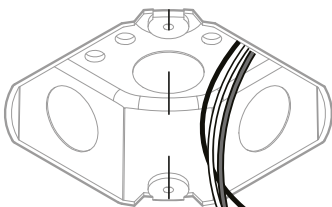

Connection including dimmable function

- White Neutral
- Black Line
- Green Ground
- Red DIM +
- Black DIM -

8b

Connection excluding dimmable function

9

10

10

11 Globe