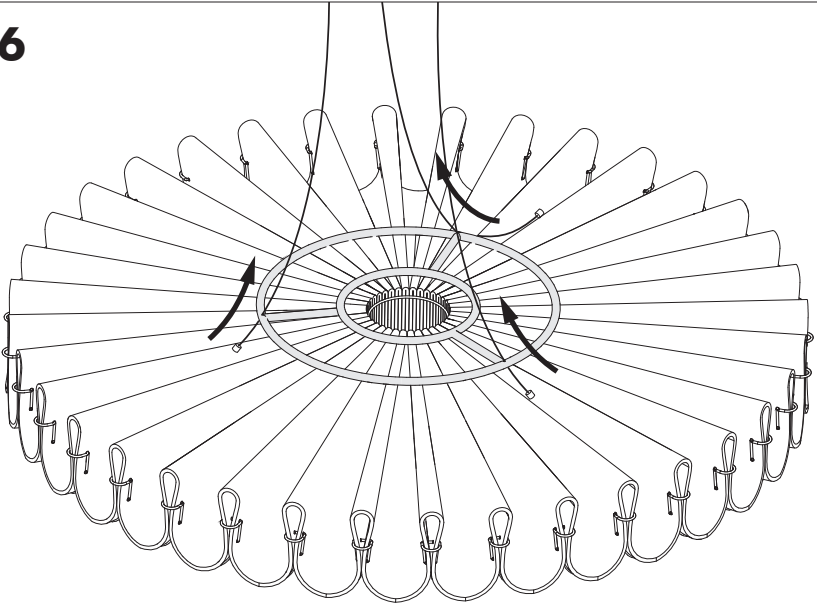

BuzziPleat Light

INSTALLATION MANUAL

MODE DE L'EMPLOI

100V-240V/277V

Technical info

▲ The light source of this luminaire is not replaceable; when the light source reaches its end of life the whole luminaire shall be replaced.

2 PERS. 

3

4

5

6

6

7

8a

Connection including dimmable function

- White Neutral
- Black Line
- Green Ground
- Red DIM +
- Black DIM -

8b

Connection excluding dimmable function

9

10

10

11 Globe