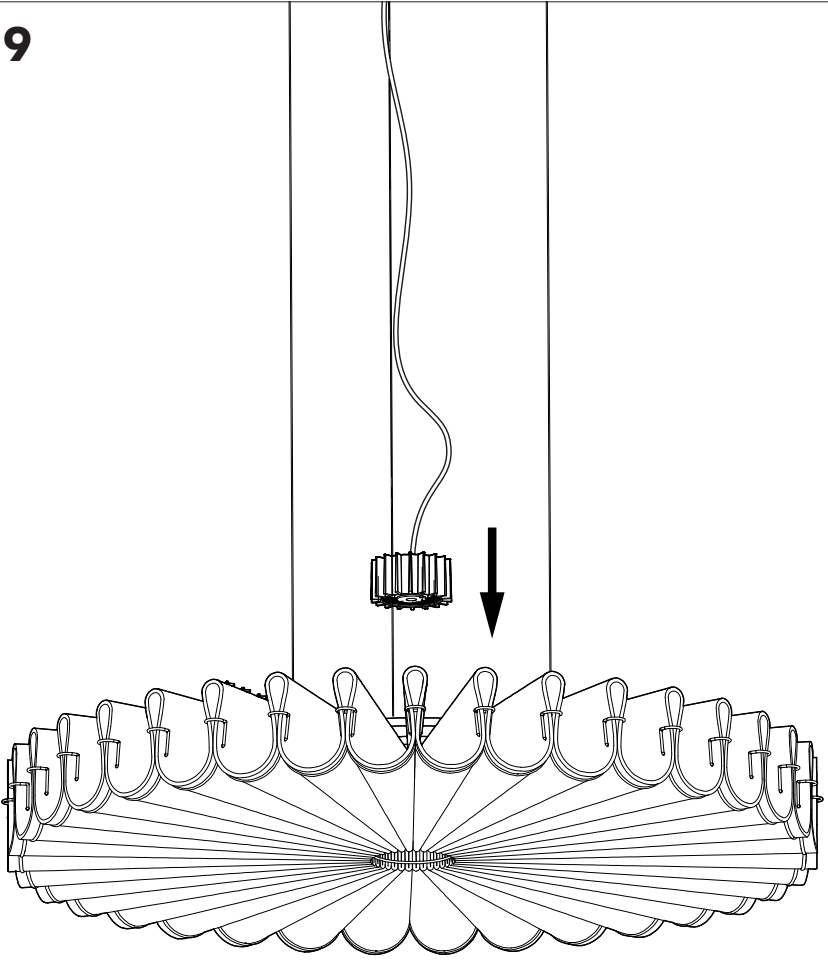

BuzziPleat Light

INSTALLATION MANUAL

MODE DE L'EMPLOI

100V-240V/277V

Technical info

▲ The light source of this luminaire is not replaceable; when the light source reaches its end of life the whole luminaire shall be replaced.

Connection including dimmable function

- White Neutral
- Black Line
- Green Ground
- Red DIM +
- Black DIM -

8b

Connection excluding dimmable function

9

10

10

11 Globe