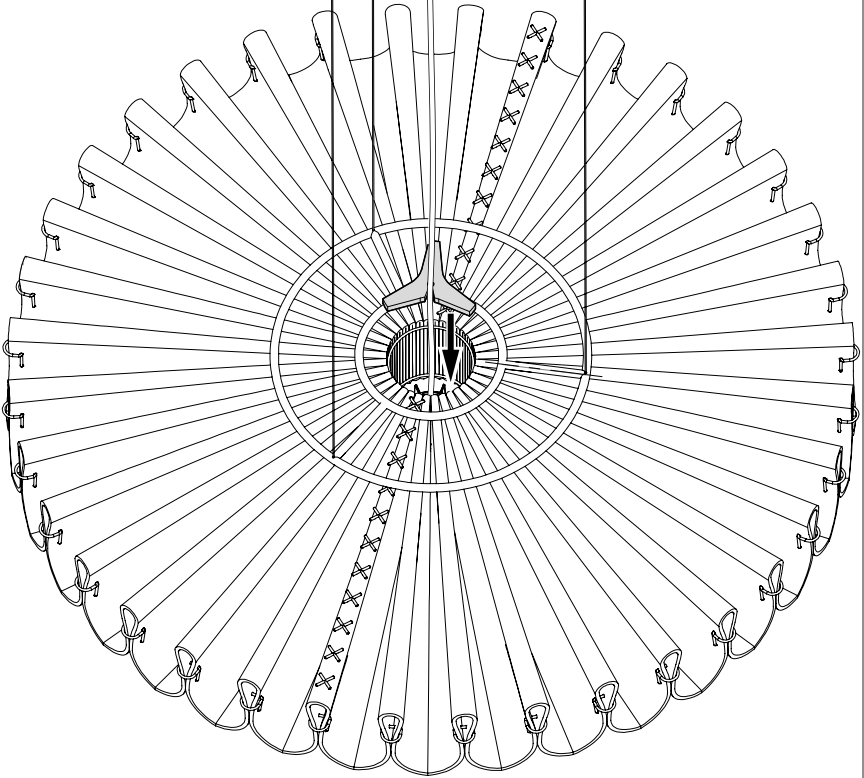

BuzziPleat Light

INSTALLATION MANUAL

MODE DE L'EMPLOI

100V-240V/277V

Technical info

▲ The light source of this luminaire is not replaceable; when the light source reaches its end of life the whole luminaire shall be replaced.

Connection including dimmable function

- White Neutral
- Black Line
- Green Ground
- Red DIM +
- Black DIM -

8b

Connection excluding dimmable function

9

10

10

11 Globe