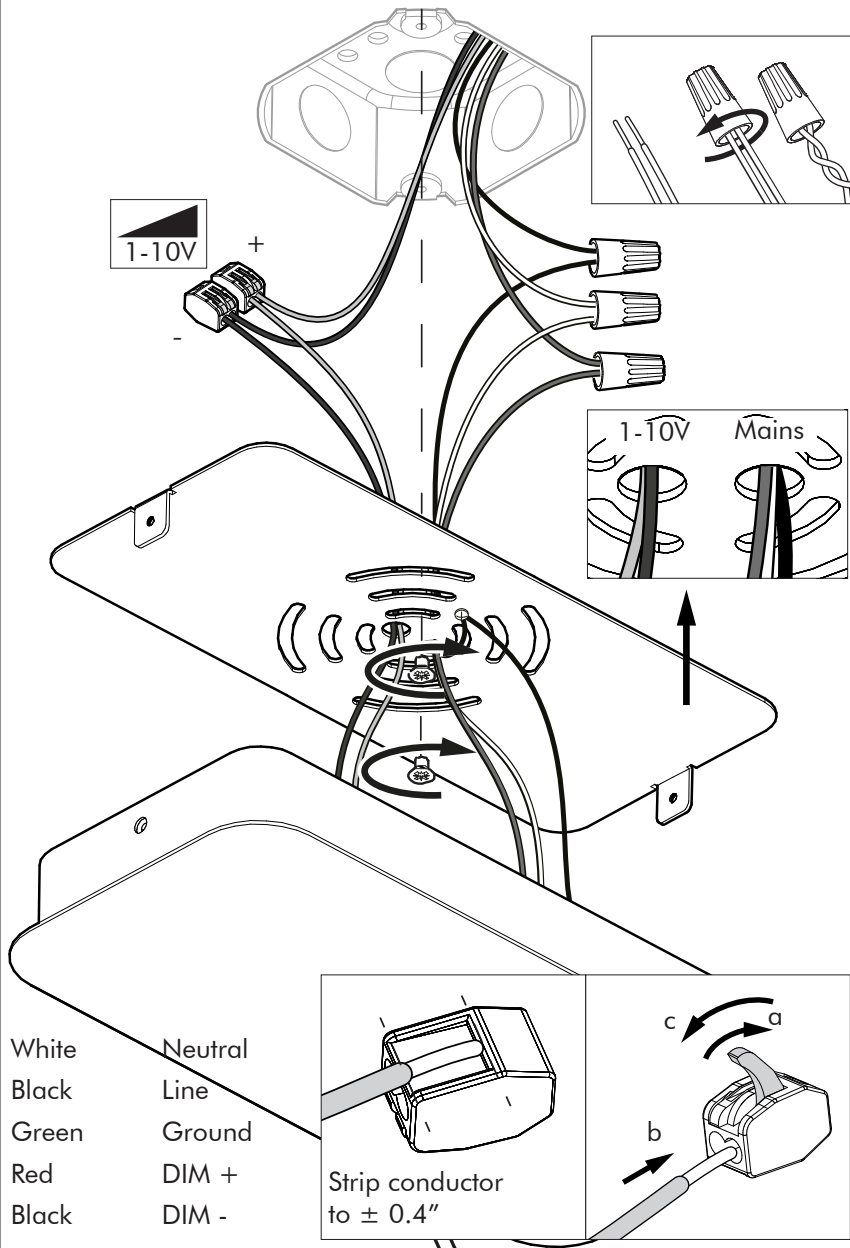

BuzziPleat Light

INSTALLATION MANUAL

MODE DE L'EMPLOI

100V-240V/277V

Technical info

▲ The light source of this luminaire is not replaceable; when the light source reaches its end of life the whole luminaire shall be replaced.

Connection including dimmable function

- White Neutral
- Black Line
- Green Ground
- Red DIM +
- Black DIM -

8b

Connection excluding dimmable function

9

10

10

11 Globe