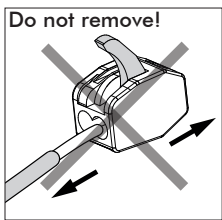

8b

Connection excluding dimmable function