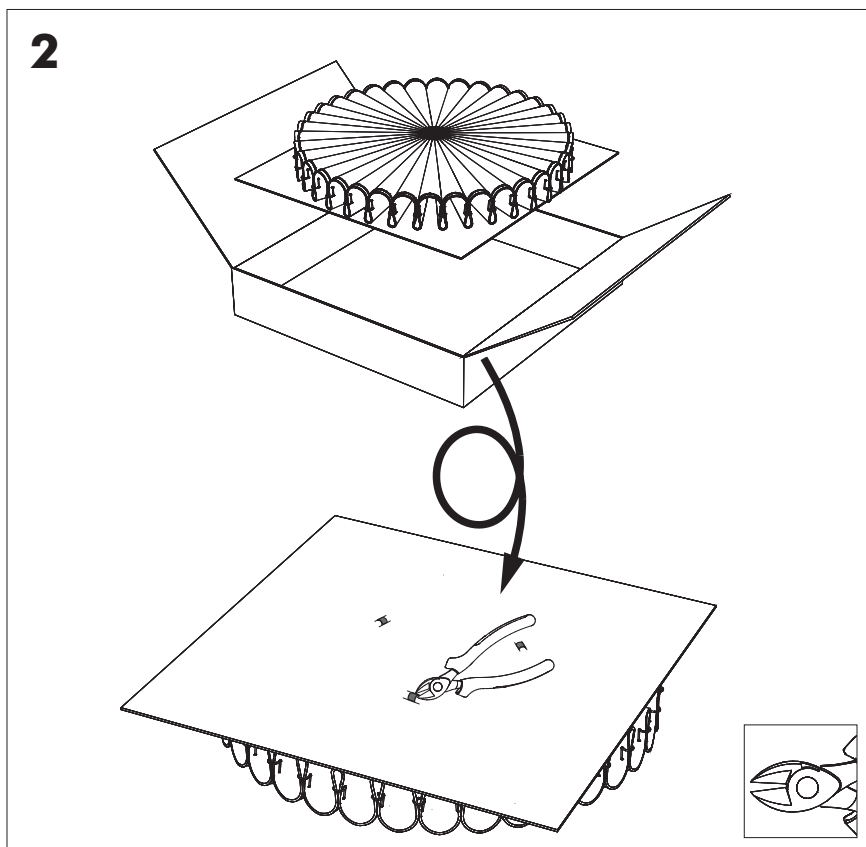

BuzziPleat Light

2 PERS.