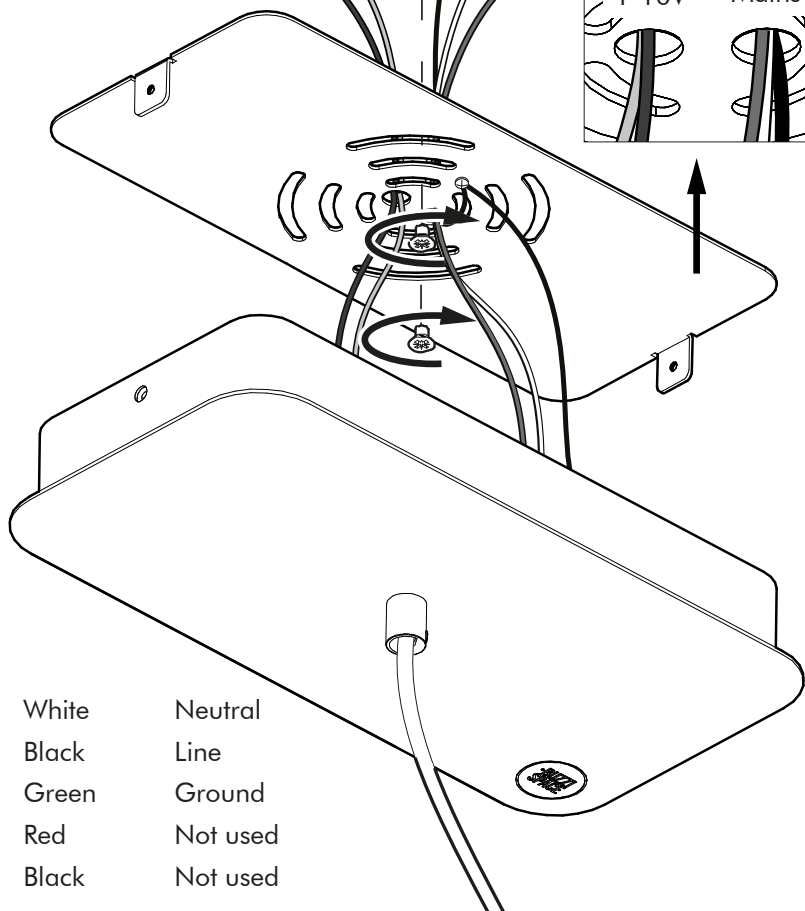

BuzziPleat Light

INSTALLATION MANUAL

MODE DE L'EMPLOI

100V-240V/277V

Technical info

▲ The light source of this luminaire is not replaceable; when the light source reaches its end of life the whole luminaire shall be replaced.

Connection including dimmable function

- White Neutral
- Black Line
- Green Ground
- Red DIM +
- Black DIM -

8b

Connection excluding dimmable function

9

10

10

11 Globe