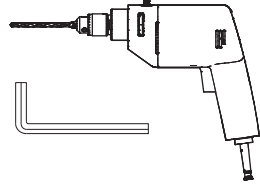

Excluded

3x

2x